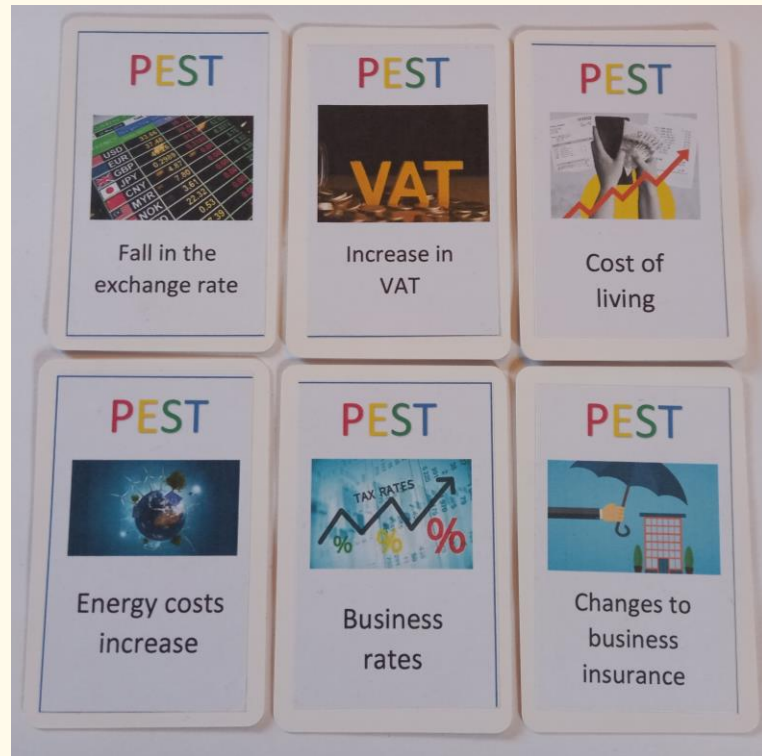

Ambrosia provided all the chocolate custard for which popular 2005 fantasy movie remake?
Charlie and the Chocolate Factory

**Symptom
of Wilson
disease**

Liver	Brain
 <p>Abdominal pain. Dark urine or a light stool color. Jaundice.</p>	 <p>Mood changes. Anxiety and depression. Disruptive thoughts and feelings.</p>
Eye	Nervous system
 <p>Rings around the edge of your corneas.</p>	 <p>Tremors. Stiff muscles. Problems with coordination.</p>

Types of card

- Card resources

Types of card

- Grouping /ranking

Types of card

- Ordering cards

**Attributes
of a good
XXXX**

Types of card

- Connecting cards

Types of card

- Collecting cards

<p>●</p> <p>Value-for-money VFM Product</p>  <p>Addibok Trend 1 Trainers</p>	<p>● ●</p> <p>Demand-based/ Dynamic pricing -£40,000</p> <p>This means charging different prices for the same product depending on demand or availability. For example, holiday lets in the UK cost more in the summer. Medium profit margins</p>
<p>● ● ●</p> <p>Intensive Distribution</p>  <p>Available in as many places as possible.</p>	<p>Advertising</p> <p>● Costs £500,000 Pays £500,000</p> <p>● Costs £250,000 Pays £250,000</p> <p>● Costs £100,000 Pays £100,000</p> <p>Wide reaching, non-personalised communication.</p>