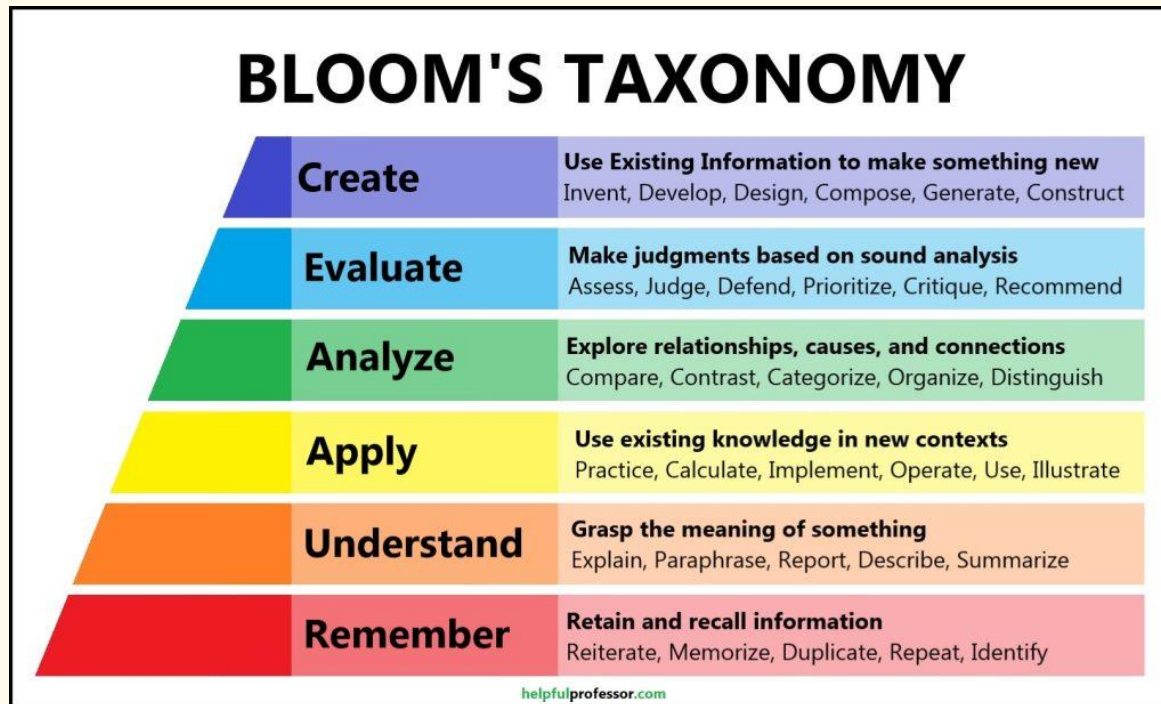

Types of card

- Card resources

Types of card

- Grouping /ranking

Types of card

- Ordering cards

**Attributes
of a good
XXXX**

Types of card

- Connecting cards

Types of card

- Collecting cards

<p>●</p> <p>Value-for-money VFM Product</p>  <p>Addibok Trend 1 Trainers</p>	<p>● ●</p> <p>Demand-based/ Dynamic pricing -£40,000</p> <p>This means charging different prices for the same product depending on demand or availability. For example, holiday lets in the UK cost more in the summer. Medium profit margins</p>
<p>● ● ●</p> <p>Intensive Distribution</p>  <p>Available in as many places as possible.</p>	<p>Advertising</p> <p>● Costs £500,000 Pays £500,000</p> <p>● Costs £250,000 Pays £250,000</p> <p>● Costs £100,000 Pays £100,000</p> <p>Wide reaching, non-personalised communication.</p>